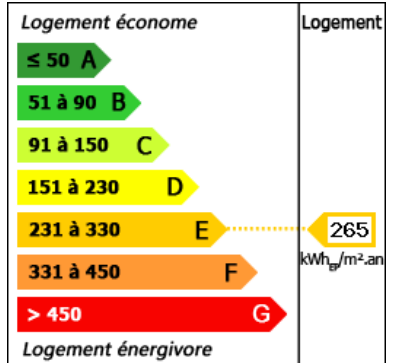

Type of heating: Fuel oil

Drainage/sewage: Everything in the sewer

Swimming pool: No

Ground floor living: No

Work needed: Finitions / Décoration

Fireplace: Yes closed hearth

Built: 1960

MONFLANQUIN - Magnificent view. Atypical house quality 60s on 3 levels with garden

199 000 €

The agency fees are entirely at the cost of the seller

Agence Immobilière Valadié

Professionnels de la transaction immobilière depuis 1960

• Description ref n°1877 •

MONFLANQUIN - Magnificent view. House of quality 60s on 3 levels, this house is in the heart of the house, on the hillside To access the ground floor of the house must go down an outside staircase: Enter on a distribution hall - toilet sink - a 15m² - office kitchen equipped with 20 m². - A living room of 33 m². with fireplace and French doors onto a beautiful terrace staircase serving the first floor and an independent apartment at garden Upstairs: A landing - 4 bedrooms - a bathroom - a bathroom toilet The ground-garden: 1 bedroom with a bathroom, a cellar and a workshop Oil central heating