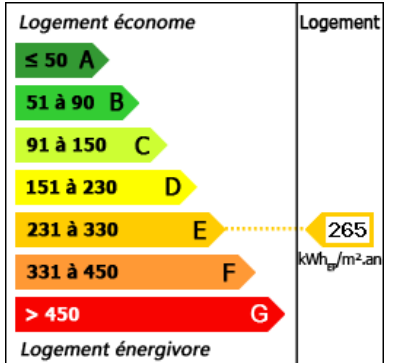

Type of heating: Fuel oil

Drainage/sewage: Everything in the sewer

Swimming pool: No

Ground floor living: No

Work needed: Finitions / Décoration

Fireplace: Yes closed hearth

Built: 1960

MONFLANQUIN - Magnificent view. Atypical house quality 60s on 3 levels with garden

199 000 €

The agency fees are entirely at the cost of the seller

Agence Immobilière Valadié

Professionnels de la transaction immobilière depuis 1960

• Description ref n°1877 •

MONFLANQUIN - Magnificent view. House of quality 60s on 3 levels, this house is in the heart of the house, on the hillside To access the ground floor of the house must go down an outside staircase: Enter on a distribution hall - toilet sink - a 15m² - office kitchen equipped with 20 m². - A living room of 33 m². with fireplace and French doors onto a beautiful terrace staircase serving the first floor and an independent apartment at garden Upstairs: A landing - 4 bedrooms - a bathroom - a bathroom toilet The ground-garden: 1 bedroom with a bathroom, a cellar and a workshop Oil central heating