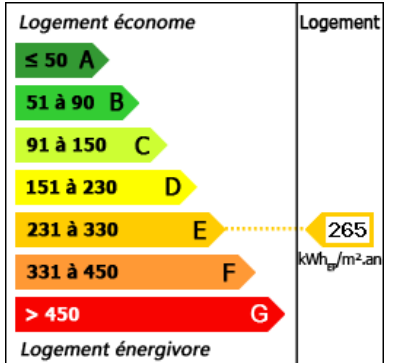

Type of heating: Fuel oil

Drainage/sewage: Everything in the sewer

Swimming pool: No

Ground floor living: No

Work needed: Finitions / Décoration

Fireplace: Yes closed hearth

Built: 1960

MONFLANQUIN - Magnificent view. Atypical house quality 60s on 3 levels with garden

199 000 €

The agency fees are entirely at the cost of the seller

Agence Immobilière Valadié

Professionnels de la transaction immobilière depuis 1960

• Description ref n°1877 •

MONFLANQUIN - Magnificent view. House of quality 60s on 3 levels, this house is in the heart of the house, on the hillside To access the ground floor of the house must go down an outside staircase: Enter on a distribution hall - toilet sink - a 15m²- office kitchen equipped with 20 m². - A living room of 33 m². with fireplace and French doors onto a beautiful terrace staircase serving the first floor and an independent apartment at garden Upstairs: A landing - 4 bedrooms - a bathroom - a bathroom toilet The ground-garden: 1 bedroom with a bathroom, a cellar and a workshop Oil central heating