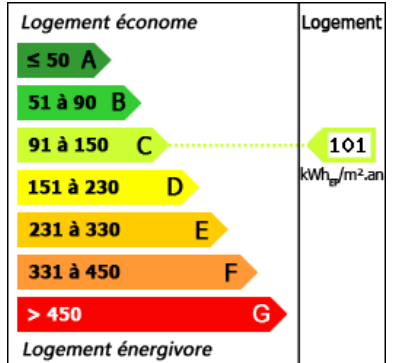

Type of heating: chauffage central aux granulés

Drainage/sewage: micro station

Swimming pool: Yes

Ground floor living: No

Work needed: No work

Fireplace: No

Built: Not specified

Charming house in the middle of the countryside in a isolated and bucolic and very quiet. Set consisting of a dwelling house, a cottage, a large barn conversion and a swimming pool.