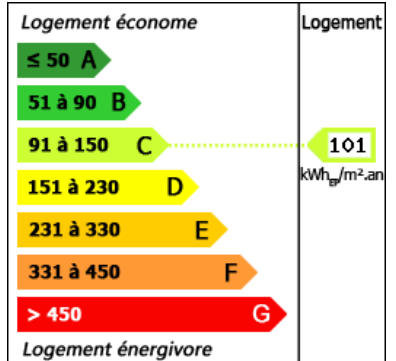

Type of heating: chauffage central aux granulés

Drainage/sewage: micro station

Swimming pool: Yes

Ground floor living: No

Work needed: No work

Fireplace: No

Built: Not specified

Charming house in the middle of the countryside in a isolated and bucolic and very quiet. Set consisting of a dwelling house, a cottage, a large barn conversion and a swimming pool.