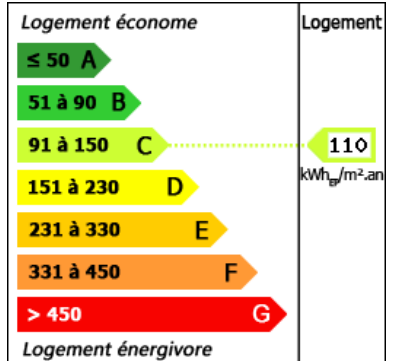

Type of heating: Fuel oil

Drainage/sewage: Septic tank

Swimming pool: No

Ground floor living: No

Work needed: No work

Fireplace: Yes closed hearth

Built: 1850

With magnificent views of the Castle of Biron this house of 266 m² in a small village north of the Lot et Garonne can fit for a family residence with as a professional firm. Plus building plot adjacent to garden.