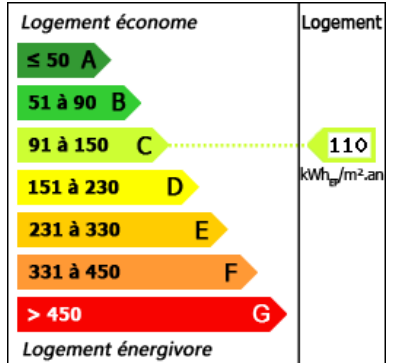

Type of heating: Fuel oil

Drainage/sewage: Septic tank

Swimming pool: No

Ground floor living: No

Work needed: No work

Fireplace: Yes closed hearth

Built: 1850

With magnificent views of the Castle of Biron this house of 266 m² in a small village north of the Lot et Garonne can fit for a family residence with as a professional firm. Plus building plot adjacent to garden.