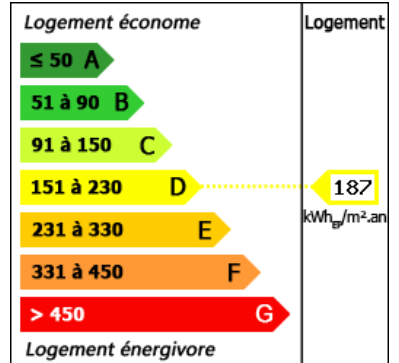

Number of levels: 1

Type of heating: fuel et bois

Drainage/sewage: Pit all waters

Swimming pool: Yes

Ground floor living: No

Work needed: No work

Fireplace: Yes closed hearth

Built: Not specified