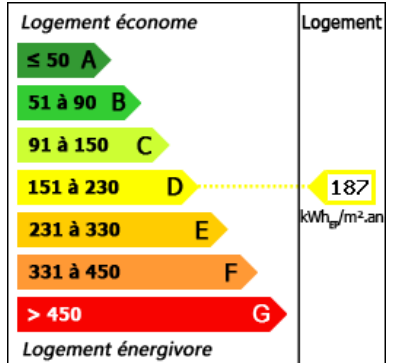

Number of levels: 1

Type of heating: fuel et bois

Drainage/sewage: Pit all waters

Swimming pool: Yes

Ground floor living: No

Work needed: No work

Fireplace: Yes closed hearth

Built: Not specified