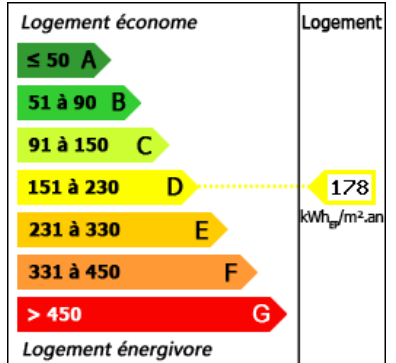

## DETAILS

**Land surface:** 6207 m<sup>2</sup>

**Number of bedrooms:** 5

**Number of levels:** 1

**Type of heating:** Fuel oil

**Drainage/sewage:** Septic tank

**Swimming pool:** Yes

**Ground floor living:** No