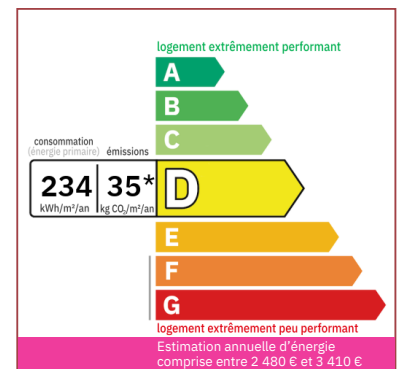

Type of heating: Gas

Drainage/sewage: Septic tank

Swimming pool: No

Ground floor living: Yes

Work needed: Finitions / Décoration

Fireplace: Yes closed hearth

Built: 1738

Stone house, quiet, not overlooked, with a wooded park, 10 minutes from Castillonès and amenities, approximately 210m² of living space, 4 bedrooms, large living rooms, well.