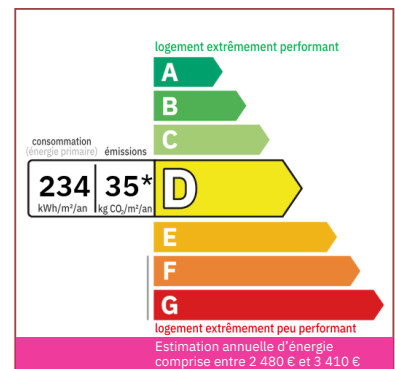

Type of heating: Gas

Drainage/sewage: Septic tank

Swimming pool: No

Ground floor living: Yes

Work needed: Finitions / Décoration

Fireplace: Yes closed hearth

Built: 1738

Stone house, quiet, not overlooked, with a wooded park, 10 minutes from Castillonès and amenities, approximately 210m² of living space, 4 bedrooms, large living rooms, well.