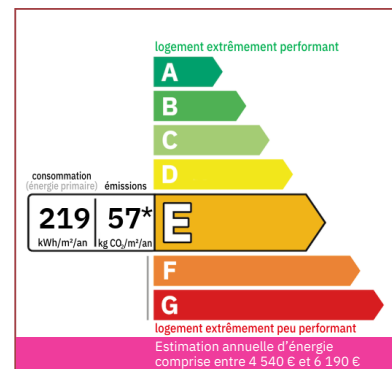

## DETAILS

**Land surface:** 9294 m<sup>2</sup>

**Number of bedrooms:** 4

**Number of levels:** 1

**Type of heating:** Fuel oil

**Drainage/sewage:** Pit all waters

**Swimming pool:** Yes

**Ground floor living:** No