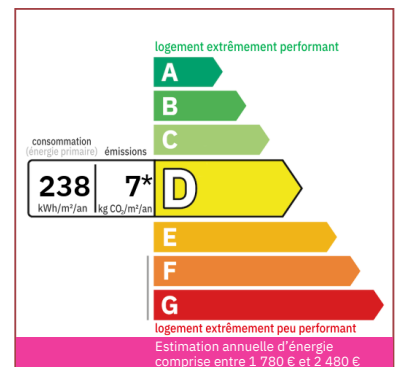

Type of heating: Electric

Drainage/sewage: bac de decantation

Swimming pool: No

Ground floor living: No

Work needed: No work

Fireplace: Yes closed hearth

Built: Not specified

Between Villereal Monflanquin and Monpazier, superb jewel nestled on the heights a stone's throw from the Château de Biron