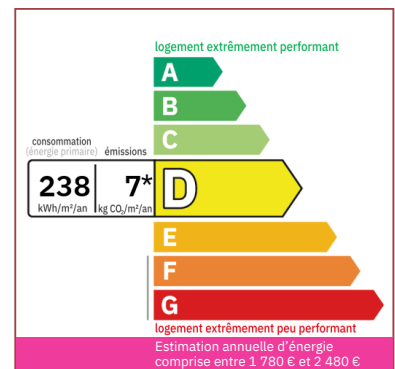

Between Villereal Monflanquin and Monpazier, superb jewel nestled on the heights a stone's throw from the Château de Biron

150 m² living

200 000 m²

Pricaz Thibaut
Agent commercial

Tel : 06 15 61 55 37

<https://valadie-immobilier.com>
thibaut@valadie-immobilier.com

Price fees included

477 000 €

Agency fees: 6 % VAT included*
Price without fees: 450 000 €

*The agency fees are entirely at the cost of the purchaser