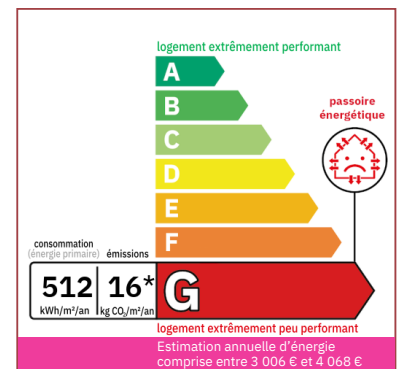

Type of heating: Electric

Drainage/sewage: Septic tank

Swimming pool: Yes

Ground floor living: No

Work needed: Second work

Fireplace: Yes open hearth

Built: 1800

Riverside house - VILLEREAL sector - In a beautiful environment a mill with a living area of approximately 100m² on a wooded plot of approximately 3670m²