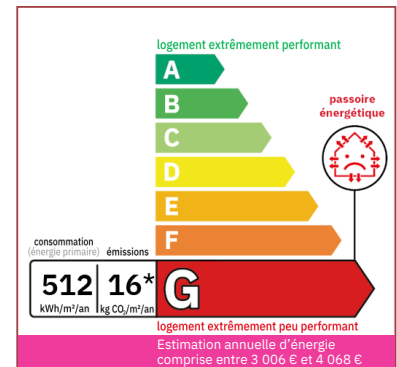

Type of heating: Electric

Drainage/sewage: Septic tank

Swimming pool: Yes

Ground floor living: No

Work needed: Second work

Fireplace: Yes open hearth

Built: 1800

Riverside house - VILLEREAL sector - In a beautiful environment a mill with a living area of approximately 100m² on a wooded plot of approximately 3670m²