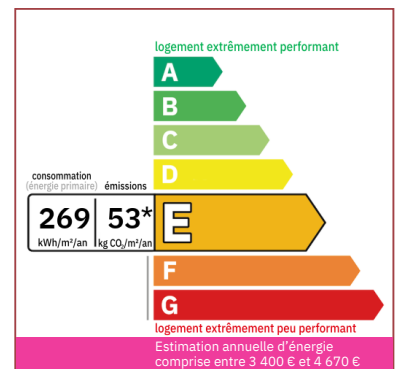

Located near the Château de Biron, on the outskirts of a pretty village with shops. Discover this pretty house not overlooked.

170 m² living

2 243 m²

Non-binding document

Pricaz Thibaut
Agent commercial
Tel : 06 15 61 55 37

<https://valadie-immobilier.com>
thibaut@valadie-immobilier.com

Price fees included
233 200 €

Agency fees: 6 % VAT included*
Price without fees: 220 000 €

*The agency fees are entirely at the cost of the purchaser