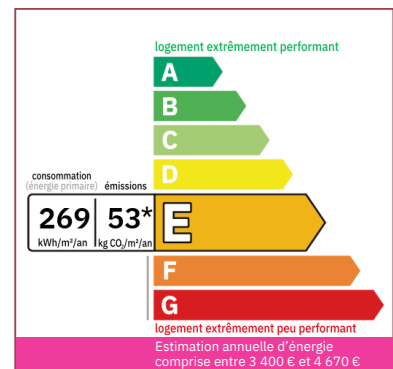

Located near the Château de Biron, on the outskirts of a pretty village with shops. Discover this pretty house not overlooked.

170 m² living

2 243 m²

Non-binding document

Pricaz Thibaut
Agent commercial

Tel : 06 15 61 55 37

<https://valadie-immobilier.com>
thibaut@valadie-immobilier.com

Price fees included

233 200 €

Agency fees: 6 % VAT included*
Price without fees: 220 000 €

*The agency fees are entirely at the cost of the purchaser