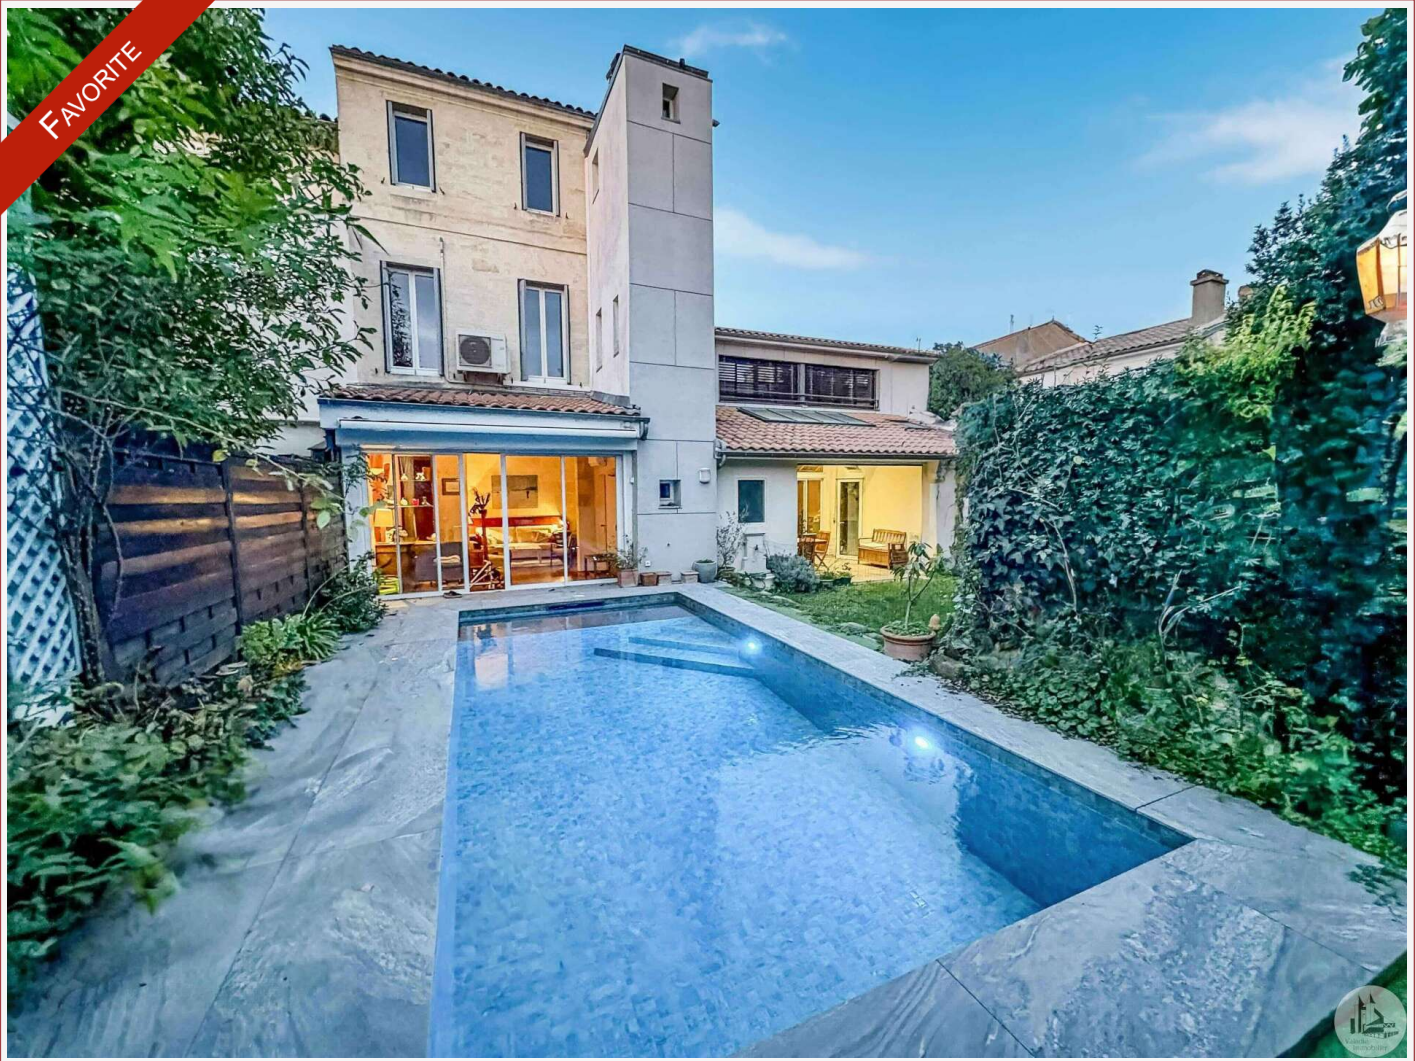

Agence Immobilière Valadié

Professionnels de la transaction immobilière depuis 1960

Ref : 7508

• House - Bordeaux •

DETAILS

Land surface: 146 m²

Number of bedrooms: 5

Number of levels: 2

DPE en cours

In the heart of Bordeaux, character house with 11 rooms, 280 m² on 3 levels including a rented duplex of 40m². Garden, swimming pool, charm and modern comfort. Two cellars, two garages.

280 m² living

Outside, a garden of 146 m² with terrace and 6.5m x 3m salt swimming pool.

The outbuildings include a wine storehouse of 18 m² and two cellars of 15m² and 18 m² (one of which includes the laundry room of the house).