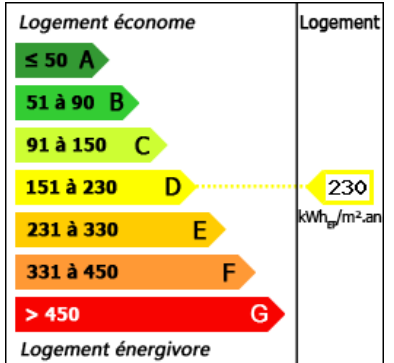

Type of heating: Fuel, Climatisation et bois

Drainage/sewage: Pit all waters

Swimming pool: Yes

Ground floor living: No

Work needed: No work

Fireplace: Yes closed hearth

Built: 1900

5 mins from the beautiful hilltop bastide village of Monflanquin.